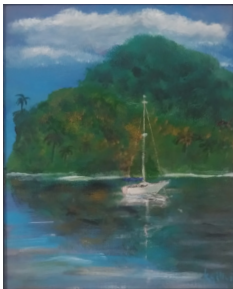

17 May to 7 July 2024

Tri Exhibition

Different Strokes

Kevin Gillum

Artworks created from the colours and tones seen through the artist's eyes. Kevin is colour blind and his main artistic interest is landscapes.

Encounters

Richard Blundell