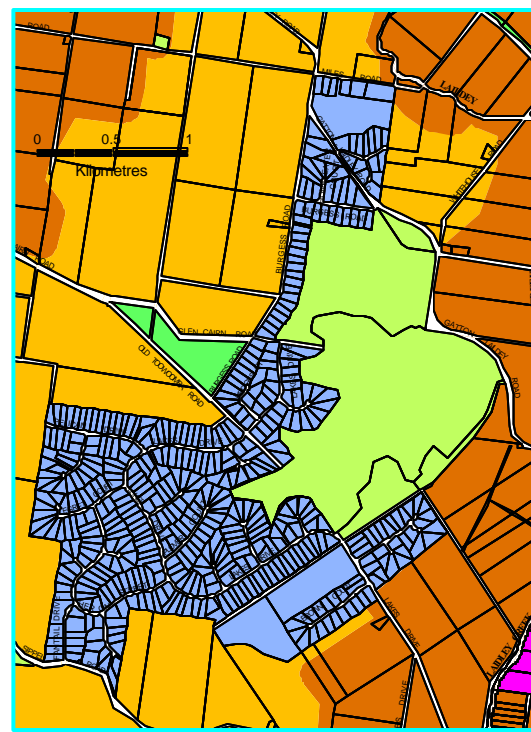

Northern Cluster

**Laidley -
Plainland Corridor**

Laidley Heights

Based on data provided with the permission of The Department of Natural Resources & Mines [DCDB] (11/01)

Urban Residential	Rural Residential
Industrial Areas	Rural Upland
Business Areas	Rural Landscape
Village Areas	Rural Agricultural Land
Open Space/Reserves	
Residential Expansion Areas	
Community Purpose Areas	
Sewerage Treatment Plant Buffer	

Laidley Shire Planning Scheme

**AREAS MAP:
RURAL RESIDENTIAL AREAS**

Scale
Revision
Map No.
C