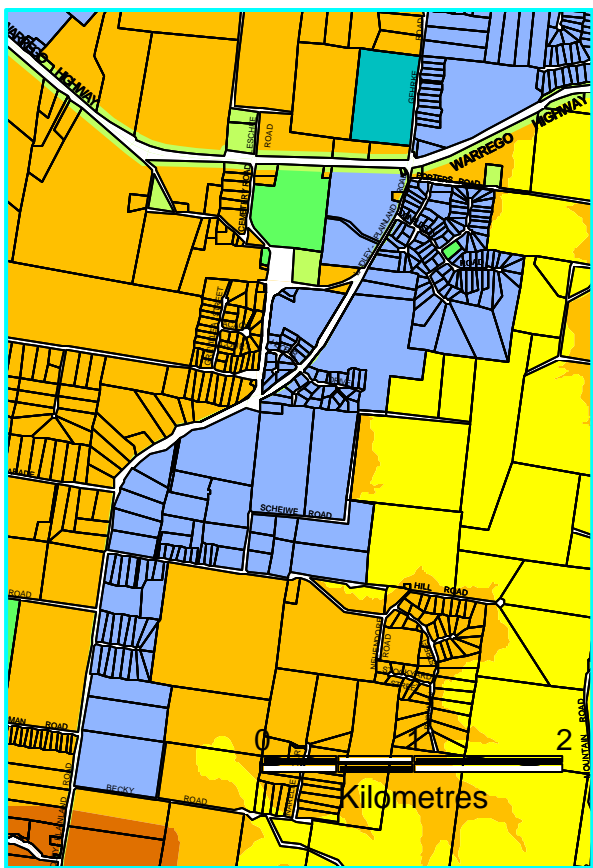

Northern Cluster

**Laidley -
Plainland Corridor**

Laidley Heights

Based on data provided with the permission of The Department of Natural Resources & Mines [DCDB] (11/01)

Urban Residential	Rural Residential
Industrial Areas	Rural Upland
Business Areas	Rural Landscape
Village Areas	Rural Agricultural Land
Open Space/Reserves	
Residential Expansion Areas	
Community Purpose Areas	
Sewerage Treatment Plant Buffer	

Laidley Shire Planning Scheme

**AREAS MAP:
RURAL RESIDENTIAL AREAS**

Scale
Revision
Map No.
C